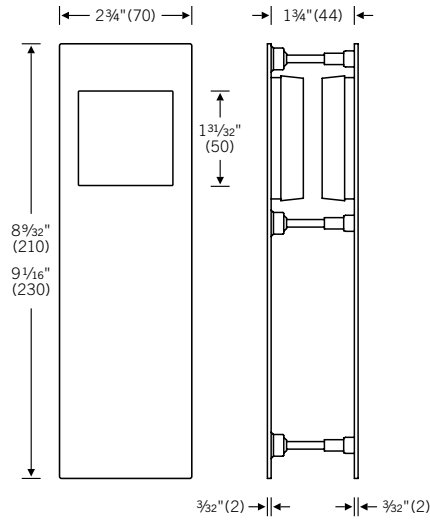

# Trim Set SB Dummy Set for Sliding Door Locks (SDL, SPL, ESL and EPL)

## SB

42 4255 09006 ■ Set for EPL, ESL (210 mm)

42 4255 09016 ■ Set for SDL, SPL (230 mm)

**SB Trim for  $1\frac{3}{4}"$  wood doors only. SDL & SPL series**